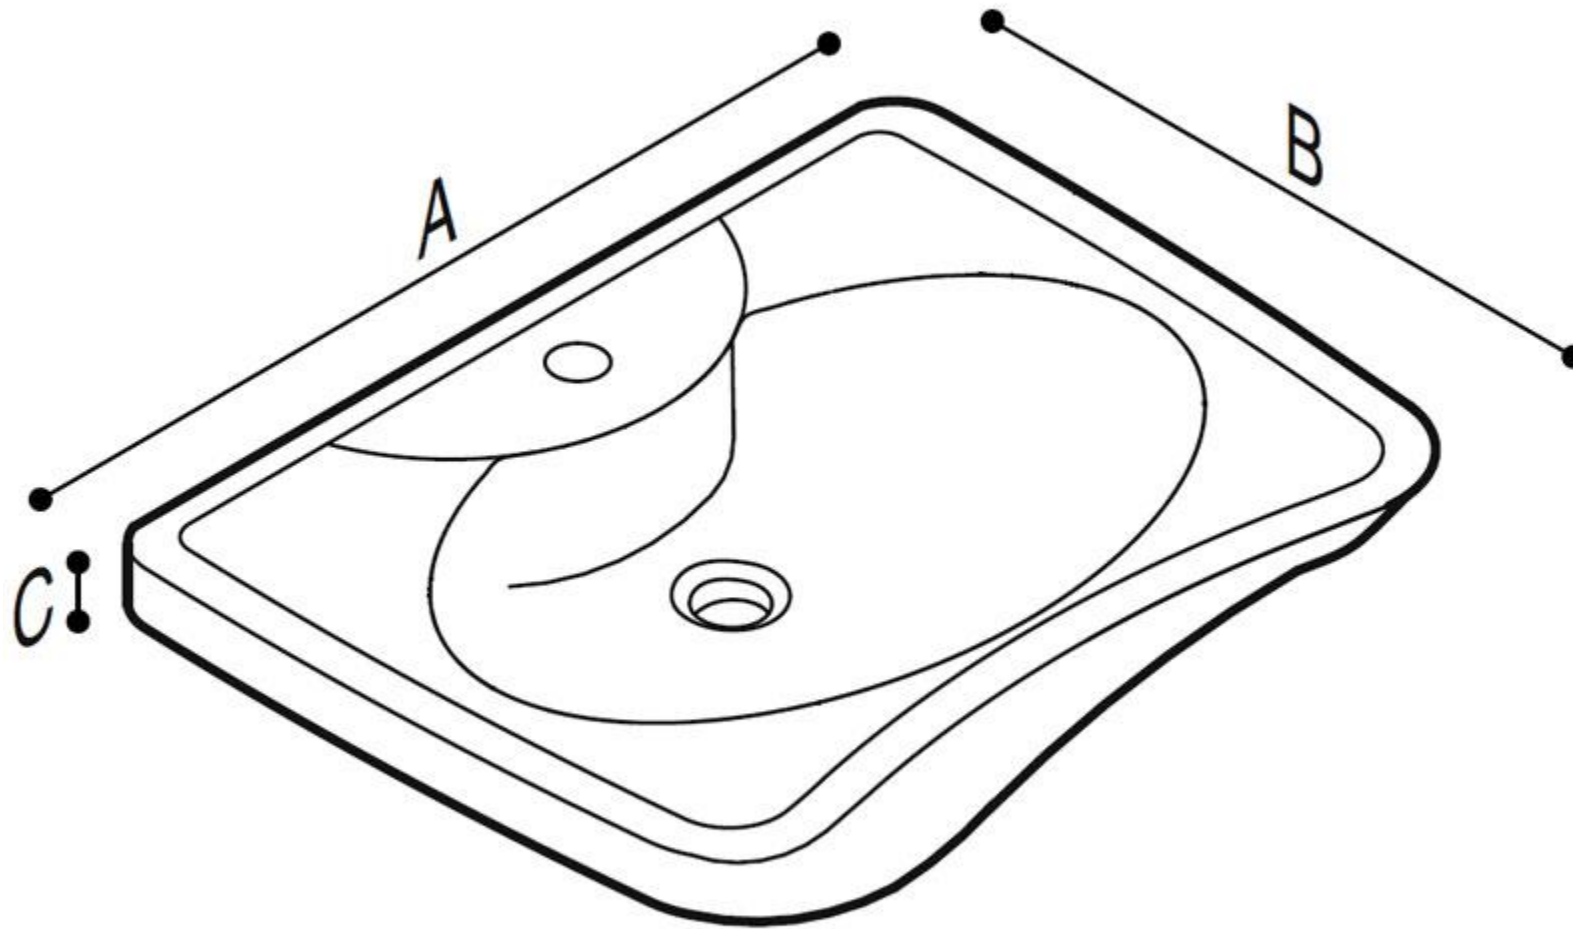

OLDER LAVABO

Lavabo ergonomique en céramique avec supports coudés

- Matériel: Porcelaine sanitaire
- Convient pour un poids utilisateur jusqu'à 150 kg
- Dimensions: AxBxC 685x525x225
- Couleur disponible: blanc
- Poids: 19,3 kg

OLDER LAVABO

Artn°	AxBxC (mm)	poids	Charge
B40CMS02	685x525x225	19.30	

Options:

 Fixing dowels kit Y90SES42	 Painted steel fixing bracket B41DCS02	 Stainless steel fixing bracket B41DCS22	 Frame for plaster-board walls B41DDS26	 Manual rotation mechanism for washbasin B41DAS15
 Pneumatic height adjustment mechanism for washbasin B41DAS08	 Manual tilting mechanism for washbasin B41DAS03	 Pneumatic tilting mechanism for washbasin B41DAS06	 Flexible siphon H51HAS01	 Siphon with 90° elbow H51HAS02
				 External siphon with ring nut H51HAS03

OLDER LAVABO